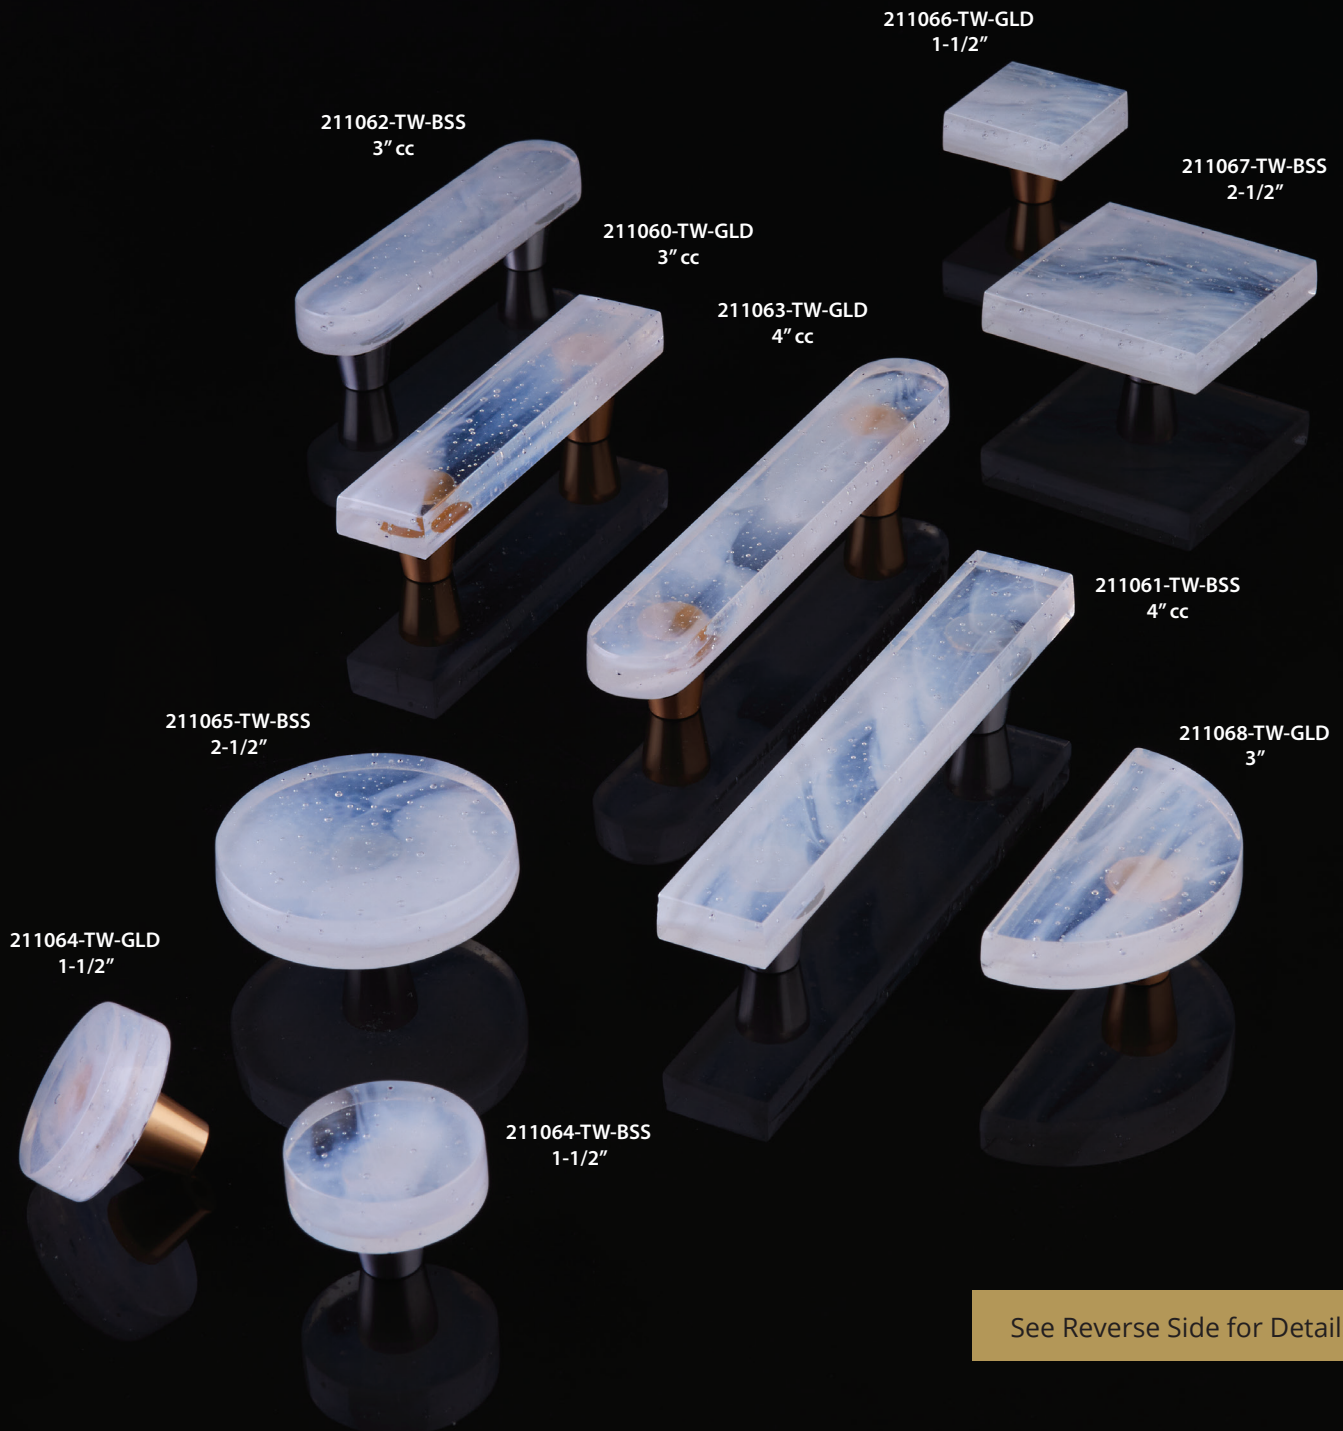

Schaub

Symphony Fused Glass

See Reverse Side for Details