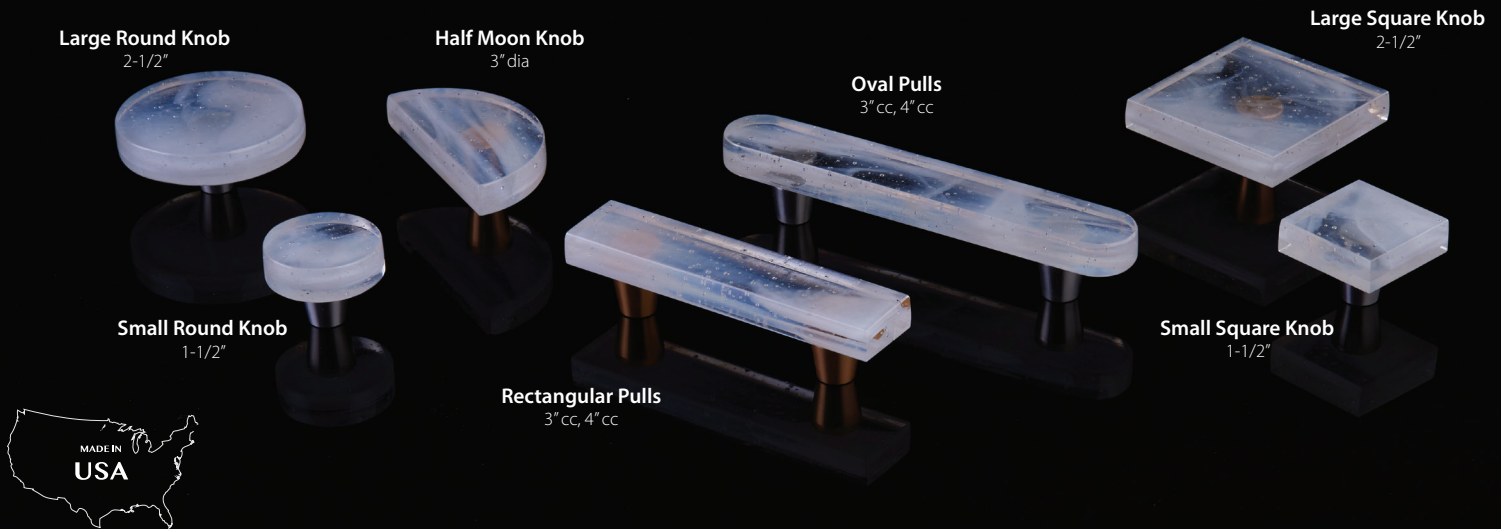

Schaub

Symphony Fused Glass

Large Round Knob
2-1/2"

Half Moon Knob
3" dia

Oval Pulls
3" cc, 4" cc

Large Square Knob
2-1/2"

Small Round Knob
1-1/2"

Rectangular Pulls
3" cc, 4" cc

Small Square Knob
1-1/2"

PART #	DESCRIPTION	LIST PRICE
211060-TW-BSS	Fused Glass, Rectangular Pull 4-1/2" x 1" Overall, 3" cc, Translucent White, Conical Stem, Brushed Stainless Steel	$130.00
211060-TW-GLD	Fused Glass, Rectangular Pull 4-1/2" x 1" Overall, 3" cc, Translucent White, Conical Stem, Gold	$130.00
211061-TW-BSS	Fused Glass, Rectangular Pull 6" x 1" Overall, 4" cc, Translucent White, Conical Stem, Brushed Stainless Steel	$150.00
211061-TW-GLD	Fused Glass, Rectangular Pull 6" x 1" Overall, 4" cc, Translucent White, Conical Stem, Gold	$150.00
211062-TW-BSS	Fused Glass, Oval Pull 4-1/2" x 1" Overall, 3" cc, Translucent White, Conical Stem, Brushed Stainless Steel	$130.00
211062-TW-GLD	Fused Glass, Oval Pull 4-1/2" x 1" Overall, 3" cc, Translucent White, Conical Stem, Gold	$130.00
211063-TW-BSS	Fused Glass, Oval Pull 6" x 1" Overall, 4" cc, Translucent White, Conical Stem, Brushed Stainless Steel	$150.00
211063-TW-GLD	Fused Glass, Oval Pull 6" x 1" Overall, 4" cc, Translucent White, Conical Stem, Gold	$150.00
211064-TW-BSS	Fused Glass, Small Round Knob 1-1/2" Dia, Translucent White, Conical Stem, Brushed Stainless Steel	$90.00
211064-TW-GLD	Fused Glass, Small Round Knob 1-1/2" Dia, Translucent White, Conical Stem, Gold	$90.00
211065-TW-BSS	Fused Glass, Large Round Knob 2-1/2" Dia, Translucent White, Conical Stem, Brushed Stainless Steel	$120.00
211065-TW-GLD	Fused Glass, Large Round Knob 2-1/2" Dia, Translucent White, Conical Stem, Gold	$120.00
211066-TW-BSS	Fused Glass, Small Square Knob 1-1/2" Dia, Translucent White, Conical Stem, Brushed Stainless Steel	$90.00
211066-TW-GLD	Fused Glass, Small Square Knob 1-1/2" Dia, Translucent White, Conical Stem, Gold	$90.00
211067-TW-BSS	Fused Glass, Large Square Knob 2-1/2" Dia, Translucent White, Conical Stem, Brushed Stainless Steel	$120.00
211067-TW-GLD	Fused Glass, Large Square Knob 2-1/2" Dia, Translucent White, Conical Stem, Gold	$120.00
211068-TW-BSS	Fused Glass, Half Moon Knob 3" Dia, Translucent White, Conical Stem, Brushed Stainless Steel	$110.00
211068-TW-GLD	Fused Glass, Half Moon Knob 3" Dia, Translucent White, Conical Stem, Gold	$110.00