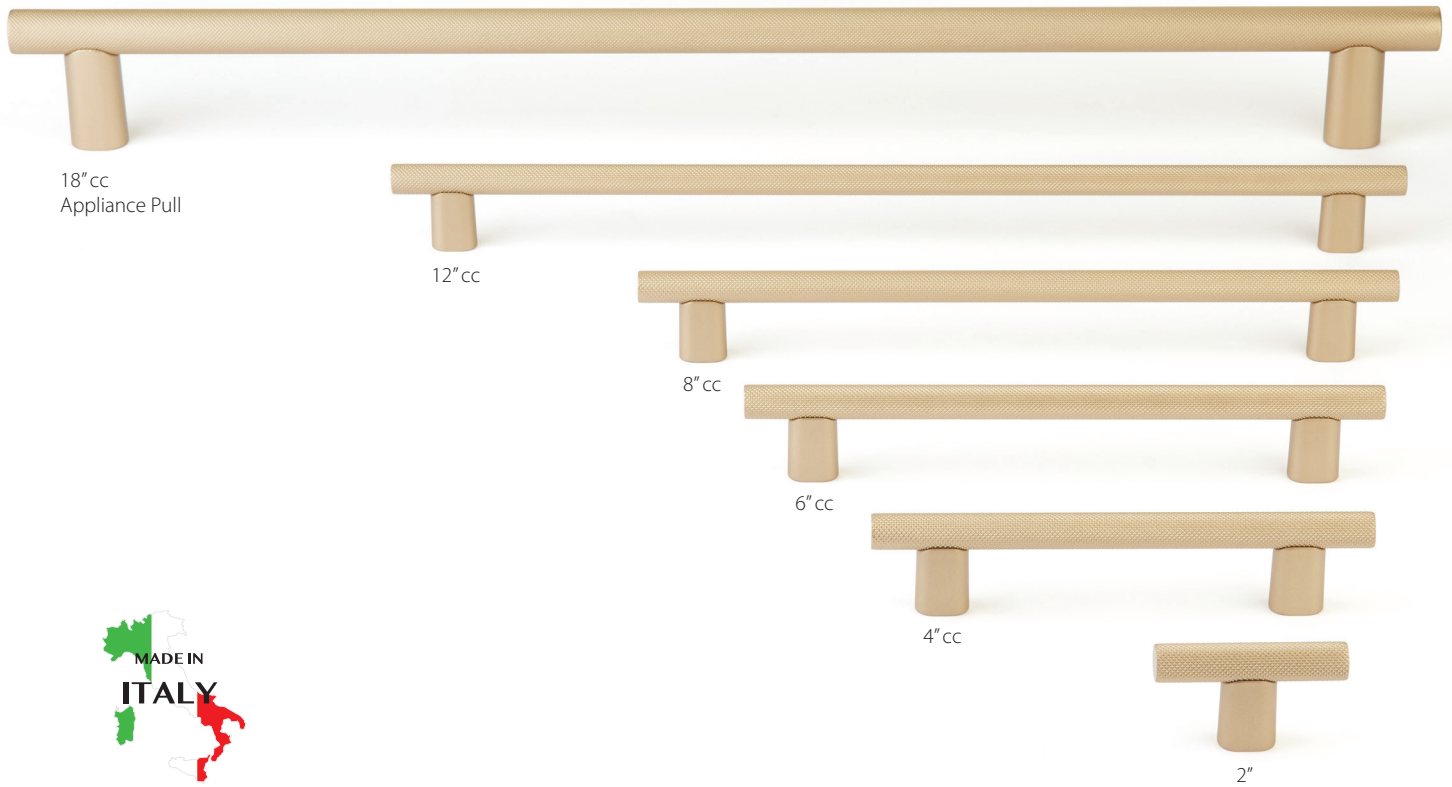

211092-MA
2"

211092-MB
2"

211092-MG
2"

211092-SSB
2"

211095-MB
8" cc

211094-SSB
6" cc

211096-MA
12" cc

211093-MG
4" cc

211097-SSB
18" cc
Appliance
Pull

See Reverse Side for Details

MONZA

PART #	DESCRIPTION	LIST PRICE
211092-MB	Monza, T-Knob, Matte Black, 2"	\$22.00
211092-SSB	Monza, T-Knob, Signature Satin Brass, 2"	\$22.00
211092-MG	Monza, T-Knob, Matte Green, 2"	\$22.00
211092-MA	Monza, T-Knob, Magenta, 2"	\$22.00
211093-MB	Monza, Pull, Matte Black, 4" cc	\$40.00
211093-SSB	Monza, Pull, Signature Satin Brass, 4" cc	\$40.00
211093-MG	Monza, Pull, Matte Green, 4" cc	\$40.00
211093-MA	Monza, Pull, Magenta, 4" cc	\$40.00
211094-MB	Monza, Pull, Matte Black, 6" cc	\$44.00
211094-SSB	Monza, Pull, Signature Satin Brass, 6" cc	\$44.00
211094-MG	Monza, Pull, Matte Green, 6" cc	\$44.00
211094-MA	Monza, Pull, Magenta, 6" cc	\$44.00