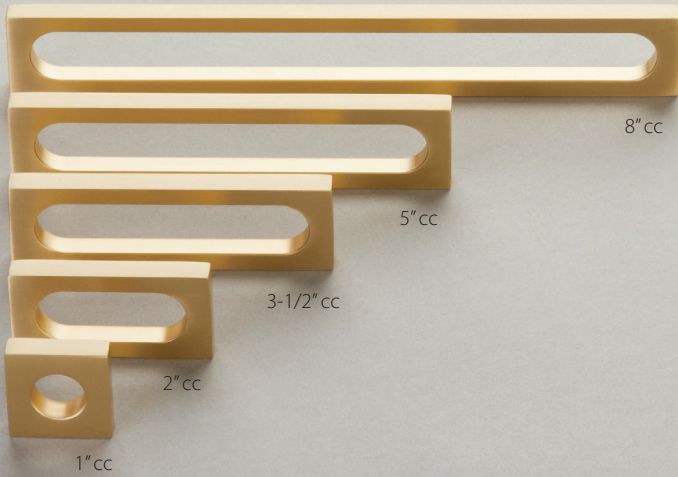

### MODERN OVAL

PART #	DESCRIPTION	LIST PRICE	PART #	DESCRIPTION	LIST PRICE
10030-BN	Knob, Modern Oval Slot, Brushed Nickel, 1"Width, 7/8" cc	\$15.00	10034-PN	Pull, Modern Oval Slot, Polish Nickel, 8" cc	\$49.00
10030-GM	Knob, Modern Oval Slot, Gun Metal, 1"Width, 7/8" cc	\$15.00	10034-UNBR	Pull, Modern Oval Slot, Unlacquered Brass, 8" cc	\$49.00
10030-MB	Knob, Modern Oval Slot, Matte Black, 1"Width, 7/8" cc	\$15.00	10034-US4	Pull, Modern Oval Slot, Satin Brass, 8" cc	\$49.00
10030-MW	Knob, Modern Oval Slot, Matte White, 1"Width, 7/8" cc	\$15.00	10034-VB	Pull, Modern Oval Slot, Vintage Brass, 8" cc	\$49.00
10030-PN	Knob, Modern Oval Slot, Polish Nickel, 1"Width, 7/8" cc	\$15.00	10040-BN	Knob, Modern Oval, Brushed Nickel, 1"Width, 7/8" cc	\$15.00
10030-UNBR	Knob, Modern Oval Slot, Unlacquered Brass, 1"Width, 7/8" cc	\$15.00	10040-GM	Knob, Modern Oval, Gun Metal, 1"Width, 7/8" cc	\$15.00
10030-US4	Knob, Modern Oval Slot, Satin Brass, 1"Width, 7/8" cc	\$15.00	10040-MB	Knob, Modern Oval, Matte Black, 1"Width, 7/8" cc	\$15.00
10030-VB	Knob, Modern Oval Slot, Vintage Brass, 1"Width, 7/8" cc	\$15.00	10040-MW	Knob, Modern Oval, Matte White, 1"Width, 7/8" cc	\$15.00
10031-BN	Pull, Modern Oval Slot, Brushed Nickel, 2" cc	\$20.00	10040-PN	Knob, Modern Oval, Polish Nickel, 1"Width, 7/8" cc	\$15.00
10031-GM	Pull, Modern Oval Slot, Gun Metal, 2" cc	\$20.00	10040-UNBR	Knob, Modern Oval, Unlacquered Brass, 1"Width, 7/8" cc	\$15.00
10031-MB	Pull, Modern Oval Slot, Matte Black, 2" cc	\$20.00	10040-US4	Knob, Modern Oval, Satin Brass, 1"Width, 7/8" cc	\$15.00
10031-MW	Pull, Modern Oval Slot, Matte White, 2" cc	\$20.00	10040-VB	Knob, Modern Oval, Vintage Brass, 1"Width, 7/8" cc	\$15.00
10031-PN	Pull, Modern Oval Slot, Polish Nickel, 2" cc	\$20.00	10041-BN	Pull, Modern Oval, Brushed Nickel, 3" cc	\$30.00
10031-UNBR	Pull, Modern Oval Slot, Unlacquered Brass, 2" cc	\$20.00	10041-GM	Pull, Modern Oval, Gun Metal, 3" cc	\$30.00
10031-US4	Pull, Modern Oval Slot, Satin Brass, 2" cc	\$20.00	10041-MB	Pull, Modern Oval, Matte Black, 3" cc	\$30.00
10031-VB	Pull, Modern Oval Slot, Vintage Brass, 2" cc	\$20.00	10041-MW	Pull, Modern Oval, Matte White, 3" cc	\$30.00
10032-BN	Pull, Modern Oval Slot, Brushed Nickel, 3-1/2" cc	\$28.00	10041-PN	Pull, Modern Oval, Polish Nickel, 3" cc	\$30.00
10032-GM	Pull, Modern Oval Slot, Gun Metal, 3-1/2" cc	\$28.00	10041-UNBR	Pull, Modern Oval, Unlacquered Brass, 3" cc	\$30.00
10032-MB	Pull, Modern Oval Slot, Matte Black, 3-1/2" cc	\$28.00	10041-US4	Pull, Modern Oval, Satin Brass, 3" cc	\$30.00
10032-MW	Pull, Modern Oval Slot, Matte White, 3-1/2" cc	\$28.00	10041-VB	Pull, Modern Oval, Vintage Brass, 3" cc	\$30.00
10032-PN	Pull, Modern Oval Slot, Polish Nickel, 3-1/2" cc	\$28.00	10042-BN	Pull, Modern Oval, Brushed Nickel, 5" cc	\$42.00
10032-UNBR	Pull, Modern Oval Slot, Unlacquered Brass, 3-1/2" cc	\$28.00	10042-GM	Pull, Modern Oval, Gun Metal, 5" cc	\$42.00
10032-US4	Pull, Modern Oval Slot, Satin Brass, 3-1/2" cc	\$28.00	10042-MB	Pull, Modern Oval, Matte Black, 5" cc	\$42.00
10032-VB	Pull, Modern Oval Slot, Vintage Brass, 3-1/2" cc	\$28.00	10042-MW	Pull, Modern Oval, Matte White, 5" cc	\$42.00
10033-BN	Pull, Modern Oval Slot, Brushed Nickel, 5" cc	\$35.00	10042-PN	Pull, Modern Oval, Polish Nickel, 5" cc	\$42.00
10033-GM	Pull, Modern Oval Slot, Gun Metal, 5" cc	\$35.00	10042-UNBR	Pull, Modern Oval, Unlacquered Brass, 5" cc	\$42.00
10033-MB	Pull, Modern Oval Slot, Matte Black, 5" cc	\$35.00	10042-US4	Pull, Modern Oval, Satin Brass, 5" cc	\$42.00
10033-MW	Pull, Modern Oval Slot, Matte White, 5" cc	\$35.00	10042-VB	Pull, Modern Oval, Vintage Brass, 5" cc	\$42.00
10033-PN	Pull, Modern Oval Slot, Polish Nickel, 5" cc	\$35.00	10043-BN	Pull, Modern Oval, Brushed Nickel, 8" cc	\$59.00
10033-UNBR	Pull, Modern Oval Slot, Unlacquered Brass, 5" cc	\$35.00	10043-GM	Pull, Modern Oval, Gun Metal, 8" cc	\$59.00
10033-US4	Pull, Modern Oval Slot, Satin Brass, 5" cc	\$35.00	10043-MB	Pull, Modern Oval, Matte Black, 8" cc	\$59.00
10033-VB	Pull, Modern Oval Slot, Vintage Brass, 5" cc	\$35.00	10043-MW	Pull, Modern Oval, Matte White, 8" cc	\$59.00
10034-BN	Pull, Modern Oval Slot, Brushed Nickel, 8" cc	\$49.00	10043-PN	Pull, Modern Oval, Polish Nickel, 8" cc	\$59.00
10034-GM	Pull, Modern Oval Slot, Gun Metal, 8" cc	\$49.00	10043-UNBR	Pull, Modern Oval, Unlacquered Brass, 8" cc	\$59.00
10034-MB	Pull, Modern Oval Slot, Matte Black, 8" cc	\$49.00	10043-US4	Pull, Modern Oval, Satin Brass, 8" cc	\$59.00
10034-MW	Pull, Modern Oval Slot, Matte White, 8" cc	\$49.00	10043-VB	Pull, Modern Oval, Vintage Brass, 8" cc	\$59.00