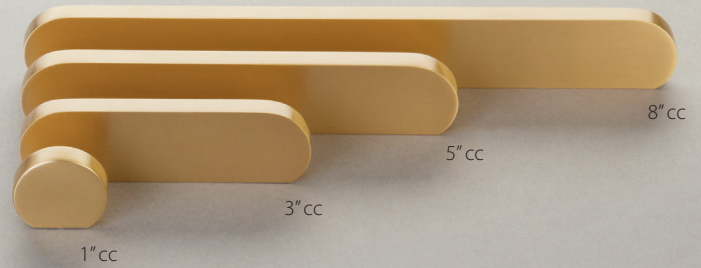

MODERN OVAL

PART #	DESCRIPTION	LIST PRICE	PART #	DESCRIPTION	LIST PRICE
10030-BN	Knob, Modern Oval Slot, Brushed Nickel, 1"Width, 7/8" cc	$15.00	10034-PN	Pull, Modern Oval Slot, Polish Nickel, 8" cc	$49.00
10030-GM	Knob, Modern Oval Slot, Gun Metal, 1"Width, 7/8" cc	$15.00	10034-UNBR	Pull, Modern Oval Slot, Unlacquered Brass, 8" cc	$49.00
10030-MB	Knob, Modern Oval Slot, Matte Black, 1"Width, 7/8" cc	$15.00	10034-US4	Pull, Modern Oval Slot, Satin Brass, 8" cc	$49.00
10030-MW	Knob, Modern Oval Slot, Matte White, 1"Width, 7/8" cc	$15.00	10034-VB	Pull, Modern Oval Slot, Vintage Brass, 8" cc	$49.00
10030-PN	Knob, Modern Oval Slot, Polish Nickel, 1"Width, 7/8" cc	$15.00	10040-BN	Knob, Modern Oval, Brushed Nickel, 1"Width, 7/8" cc	$15.00
10030-UNBR	Knob, Modern Oval Slot, Unlacquered Brass, 1"Width, 7/8" cc	$15.00	10040-GM	Knob, Modern Oval, Gun Metal, 1"Width, 7/8" cc	$15.00
10030-US4	Knob, Modern Oval Slot, Satin Brass, 1"Width, 7/8" cc	$15.00	10040-MB	Knob, Modern Oval, Matte Black, 1"Width, 7/8" cc	$15.00
10030-VB	Knob, Modern Oval Slot, Vintage Brass, 1"Width, 7/8" cc	$15.00	10040-MW	Knob, Modern Oval, Matte White, 1"Width, 7/8" cc	$15.00
10031-BN	Pull, Modern Oval Slot, Brushed Nickel, 2" cc	$20.00	10040-PN	Knob, Modern Oval, Polish Nickel, 1"Width, 7/8" cc	$15.00
10031-GM	Pull, Modern Oval Slot, Gun Metal, 2" cc	$20.00	10040-UNBR	Knob, Modern Oval, Unlacquered Brass, 1"Width, 7/8" cc	$15.00
10031-MB	Pull, Modern Oval Slot, Matte Black, 2" cc	$20.00	10040-US4	Knob, Modern Oval, Satin Brass, 1"Width, 7/8" cc	$15.00
10031-MW	Pull, Modern Oval Slot, Matte White, 2" cc	$20.00	10040-VB	Knob, Modern Oval, Vintage Brass, 1"Width, 7/8" cc	$15.00
10031-PN	Pull, Modern Oval Slot, Polish Nickel, 2" cc	$20.00	10041-BN	Pull, Modern Oval, Brushed Nickel, 3" cc	$30.00
10031-UNBR	Pull, Modern Oval Slot, Unlacquered Brass, 2" cc	$20.00	10041-GM	Pull, Modern Oval, Gun Metal, 3" cc	$30.00
10031-US4	Pull, Modern Oval Slot, Satin Brass, 2" cc	$20.00	10041-MB	Pull, Modern Oval, Matte Black, 3" cc	$30.00
10031-VB	Pull, Modern Oval Slot, Vintage Brass, 2" cc	$20.00	10041-MW	Pull, Modern Oval, Matte White, 3" cc	$30.00
10032-BN	Pull, Modern Oval Slot, Brushed Nickel, 3-1/2" cc	$28.00	10041-PN	Pull, Modern Oval, Polish Nickel, 3" cc	$30.00
10032-GM	Pull, Modern Oval Slot, Gun Metal, 3-1/2" cc	$28.00	10041-UNBR	Pull, Modern Oval, Unlacquered Brass, 3" cc	$30.00
10032-MB	Pull, Modern Oval Slot, Matte Black, 3-1/2" cc	$28.00	10041-US4	Pull, Modern Oval, Satin Brass, 3" cc	$30.00
10032-MW	Pull, Modern Oval Slot, Matte White, 3-1/2" cc	$28.00	10041-VB	Pull, Modern Oval, Vintage Brass, 3" cc	$30.00
10032-PN	Pull, Modern Oval Slot, Polish Nickel, 3-1/2" cc	$28.00	10042-BN	Pull, Modern Oval, Brushed Nickel, 5" cc	$42.00
10032-UNBR	Pull, Modern Oval Slot, Unlacquered Brass, 3-1/2" cc	$28.00	10042-GM	Pull, Modern Oval, Gun Metal, 5" cc	$42.00
10032-US4	Pull, Modern Oval Slot, Satin Brass, 3-1/2" cc	$28.00	10042-MB	Pull, Modern Oval, Matte Black, 5" cc	$42.00
10032-VB	Pull, Modern Oval Slot, Vintage Brass, 3-1/2" cc	$28.00	10042-MW	Pull, Modern Oval, Matte White, 5" cc	$42.00
10033-BN	Pull, Modern Oval Slot, Brushed Nickel, 5" cc	$35.00	10042-PN	Pull, Modern Oval, Polish Nickel, 5" cc	$42.00
10033-GM	Pull, Modern Oval Slot, Gun Metal, 5" cc	$35.00	10042-UNBR	Pull, Modern Oval, Unlacquered Brass, 5" cc	$42.00
10033-MB	Pull, Modern Oval Slot, Matte Black, 5" cc	$35.00	10042-US4	Pull, Modern Oval, Satin Brass, 5" cc	$42.00
10033-MW	Pull, Modern Oval Slot, Matte White, 5" cc	$35.00	10042-VB	Pull, Modern Oval, Vintage Brass, 5" cc	$42.00
10033-PN	Pull, Modern Oval Slot, Polish Nickel, 5" cc	$35.00	10043-BN	Pull, Modern Oval, Brushed Nickel, 8" cc	$59.00
10033-UNBR	Pull, Modern Oval Slot, Unlacquered Brass, 5" cc	$35.00	10043-GM	Pull, Modern Oval, Gun Metal, 8" cc	$59.00
10033-US4	Pull, Modern Oval Slot, Satin Brass, 5" cc	$35.00	10043-MB	Pull, Modern Oval, Matte Black, 8" cc	$59.00
10033-VB	Pull, Modern Oval Slot, Vintage Brass, 5" cc	$35.00	10043-MW	Pull, Modern Oval, Matte White, 8" cc	$59.00
10034-BN	Pull, Modern Oval Slot, Brushed Nickel, 8" cc	$49.00	10043-PN	Pull, Modern Oval, Polish Nickel, 8" cc	$59.00
10034-GM	Pull, Modern Oval Slot, Gun Metal, 8" cc	$49.00	10043-UNBR	Pull, Modern Oval, Unlacquered Brass, 8" cc	$59.00
10034-MB	Pull, Modern Oval Slot, Matte Black, 8" cc	$49.00	10043-US4	Pull, Modern Oval, Satin Brass, 8" cc	$59.00
10034-MW	Pull, Modern Oval Slot, Matte White, 8" cc	$49.00	10043-VB	Pull, Modern Oval, Vintage Brass, 8" cc	$59.00