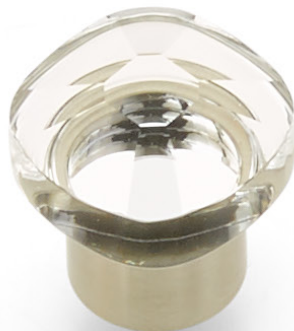

CITY LIGHTS

New Crystal Knobs

59-PN
1-3/8"

54-PRG
1-3/4"

55-SB
1-1/8"

53-10B
1-3/4"

52-SB
1-3/4"

60-26
1-3/4"

61-15
1-1/4"

57-PRG
1-1/4"

56-10B
1-3/8"

See Reverse Side for Details

10B-Oil Rubbed Bronze • 15-Satin Nickel • 26-Polished Chrome
PN-Polished Nickel • PRG-Polished Rose Gold • SB-Satin Brass

CITY LIGHTS

New Crystal Knobs