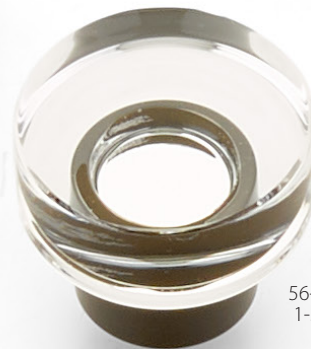

CITY LIGHTS

New Crystal Knobs

59-PN
1-3/8"

54-PRG
1-3/4"

55-SB
1-1/8"

53-10B
1-3/4"

52-SB
1-3/4"

60-26
1-3/4"

61-15
1-1/4"

57-PRG
1-1/4"

56-10B
1-3/8"

See Reverse Side for Details

10B-Oil Rubbed Bronze • 15-Satin Nickel • 26-Polished Chrome
PN-Polished Nickel • PRG-Polished Rose Gold • SB-Satin Brass

CITY LIGHTS

New Crystal Knobs