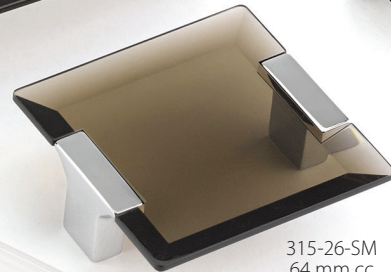

POSITANO

MADE IN

ITALY

321-15-SM
160 mm cc

318-26-SM
320 mm cc

317-15-SM
160 mm cc

316-15-SM
128 mm cc

319-26-SM
16 mm cc

315-26-SM
64 mm cc

322-26-CL
224 mm cc

315-26-CL
64 mm cc

318-26-CL
320 mm cc

317-15-CL
160 mm cc

320-15-CL
128 mm cc

316-15-CL
128 mm cc

15-CL-Satin Nickel Clear • 15-SM-Satin Nickel Smoke
26-CL-Polished Chrome Clear • 26-SM-Polished Chrome Smoke