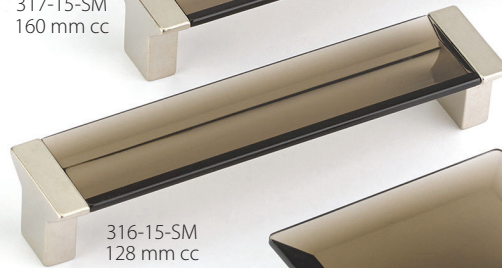

POSITANO

MADE IN

ITALY

321-15-SM
160 mm cc

318-26-SM
320 mm cc

317-15-SM
160 mm cc

316-15-SM
128 mm cc

319-26-SM
16 mm cc

315-26-SM
64 mm cc

322-26-CL
224 mm cc

315-26-CL
64 mm cc

318-26-CL
320 mm cc

317-15-CL
160 mm cc

320-15-CL
128 mm cc

316-15-CL
128 mm cc

15-CL-Satin Nickel Clear • 15-SM-Satin Nickel Smoke
26-CL-Polished Chrome Clear • 26-SM-Polished Chrome Smoke