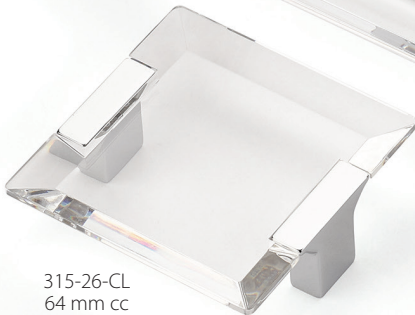

POSITANO

MADE IN

ITALY

321-15-SM
160 mm cc

318-26-SM
320 mm cc

317-15-SM
160 mm cc

316-15-SM
128 mm cc

319-26-SM
16 mm cc

315-26-SM
64 mm cc

322-26-CL
224 mm cc

315-26-CL
64 mm cc

318-26-CL
320 mm cc

317-15-CL
160 mm cc

320-15-CL
128 mm cc

316-15-CL
128 mm cc

15-CL-Satin Nickel Clear • 15-SM-Satin Nickel Smoke
26-CL-Polished Chrome Clear • 26-SM-Polished Chrome Smoke