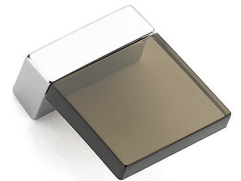

POSITANO

MADE IN

ITALY

321-15-SM
160 mm cc

318-26-SM
320 mm cc

317-15-SM
160 mm cc

316-15-SM
128 mm cc

319-26-SM
16 mm cc

315-26-SM
64 mm cc

322-26-CL
224 mm cc

315-26-CL
64 mm cc

318-26-CL
320 mm cc

317-15-CL
160 mm cc

320-15-CL
128 mm cc

316-15-CL
128 mm cc

15-CL-Satin Nickel Clear • 15-SM-Satin Nickel Smoke
26-CL-Polished Chrome Clear • 26-SM-Polished Chrome Smoke