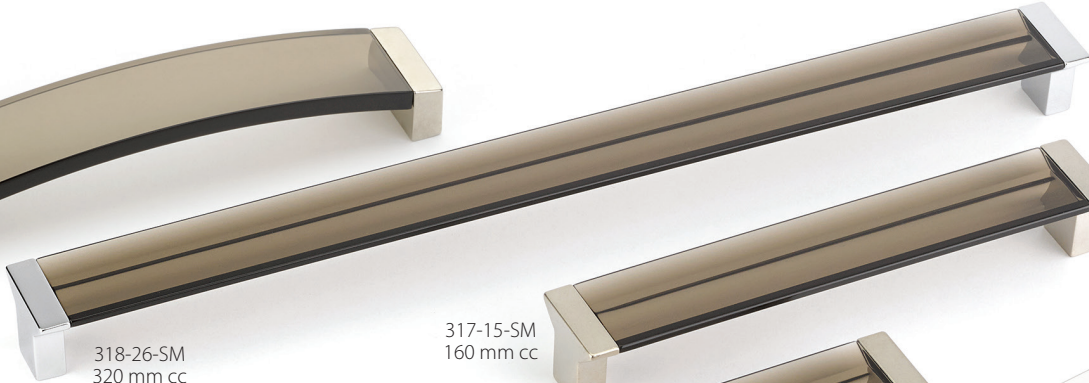

POSITANO

MADE IN

ITALY

321-15-SM
160 mm cc

318-26-SM
320 mm cc

317-15-SM
160 mm cc

316-15-SM
128 mm cc

319-26-SM
16 mm cc

315-26-SM
64 mm cc

322-26-CL
224 mm cc

315-26-CL
64 mm cc

318-26-CL
320 mm cc

317-15-CL
160 mm cc

320-15-CL
128 mm cc

316-15-CL
128 mm cc

15-CL-Satin Nickel Clear • 15-SM-Satin Nickel Smoke
26-CL-Polished Chrome Clear • 26-SM-Polished Chrome Smoke

Items in this design group are not intended for use as appliance pulls.