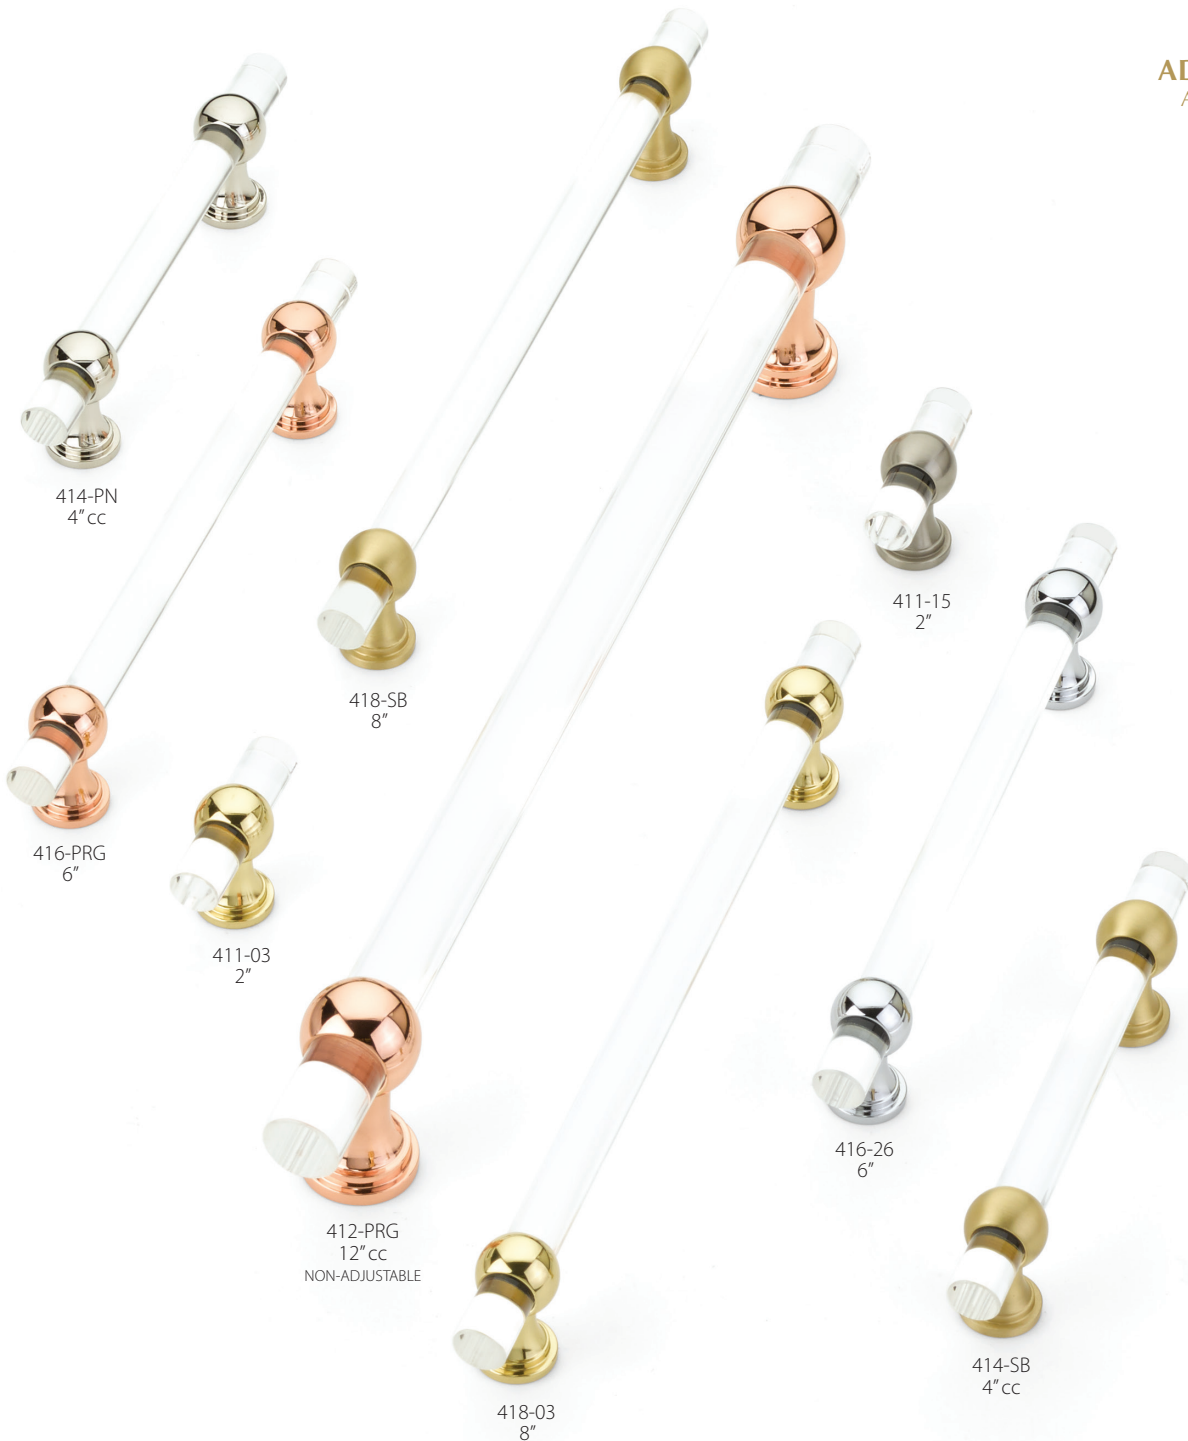

# LUMIERE TRANSITIONAL

*New Cabinet Hardware Collection*

ADJUSTABLE  
ACRYLIC PULLS

*See Reverse Side for Details*

03-Polished Brass • 15-Satin Nickel • 26-Polished Chrome  
PN-Polished Nickel • PRG-Polished Rose Gold • SB-Satin Brass